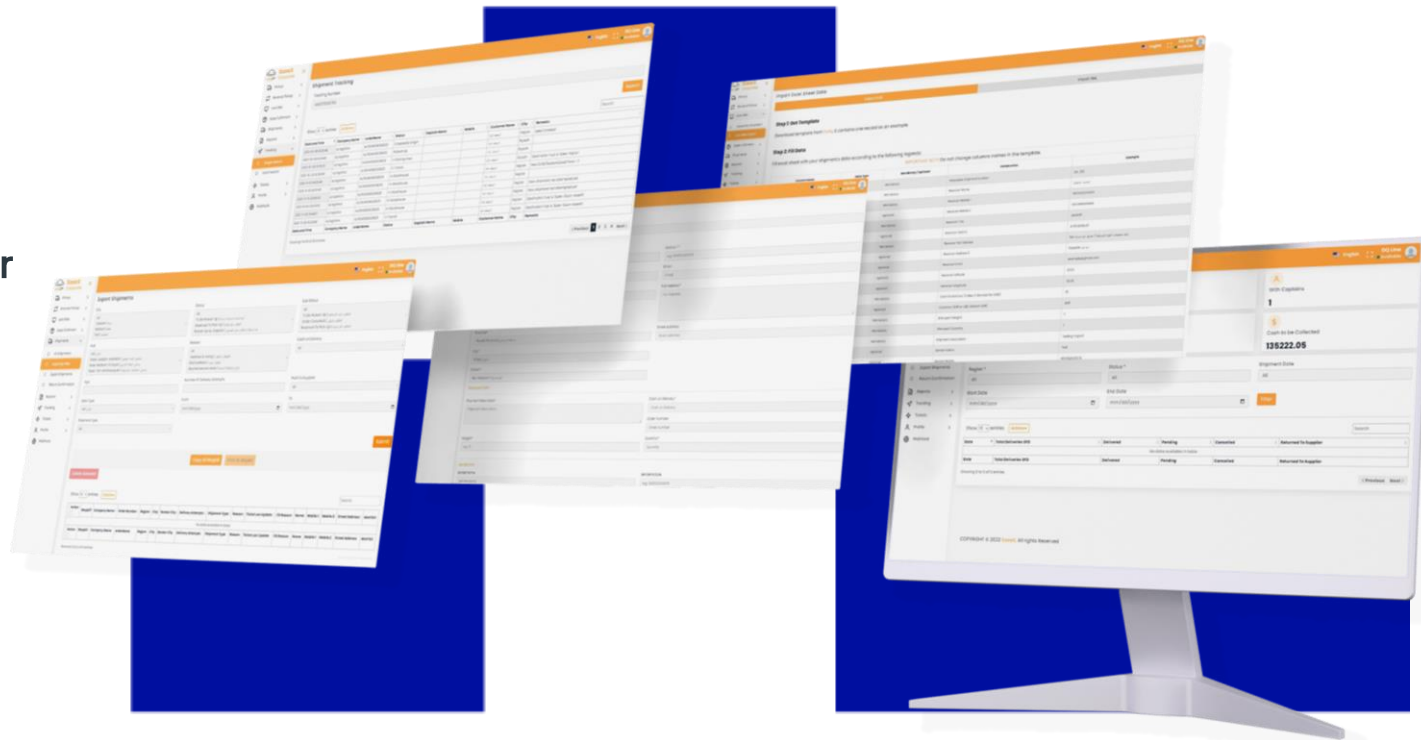

Last-mile Delivery

Integrate, Manage, Ship

Developing an advanced technology that enhances logistics and supply chain experience and ensures customers have complete visibility every step of the way. By using our SAEEX API and dashboard, we make it simple to manage and monitor your logistics efficiently.

SAEEX dashboard simplifies managing and monitoring logistics more efficiently.

Full visibility
Over Shipments

Secured
API integration

Manage & Track
Shipments

Dedicated
Account Manager

Weekly
Progress Report