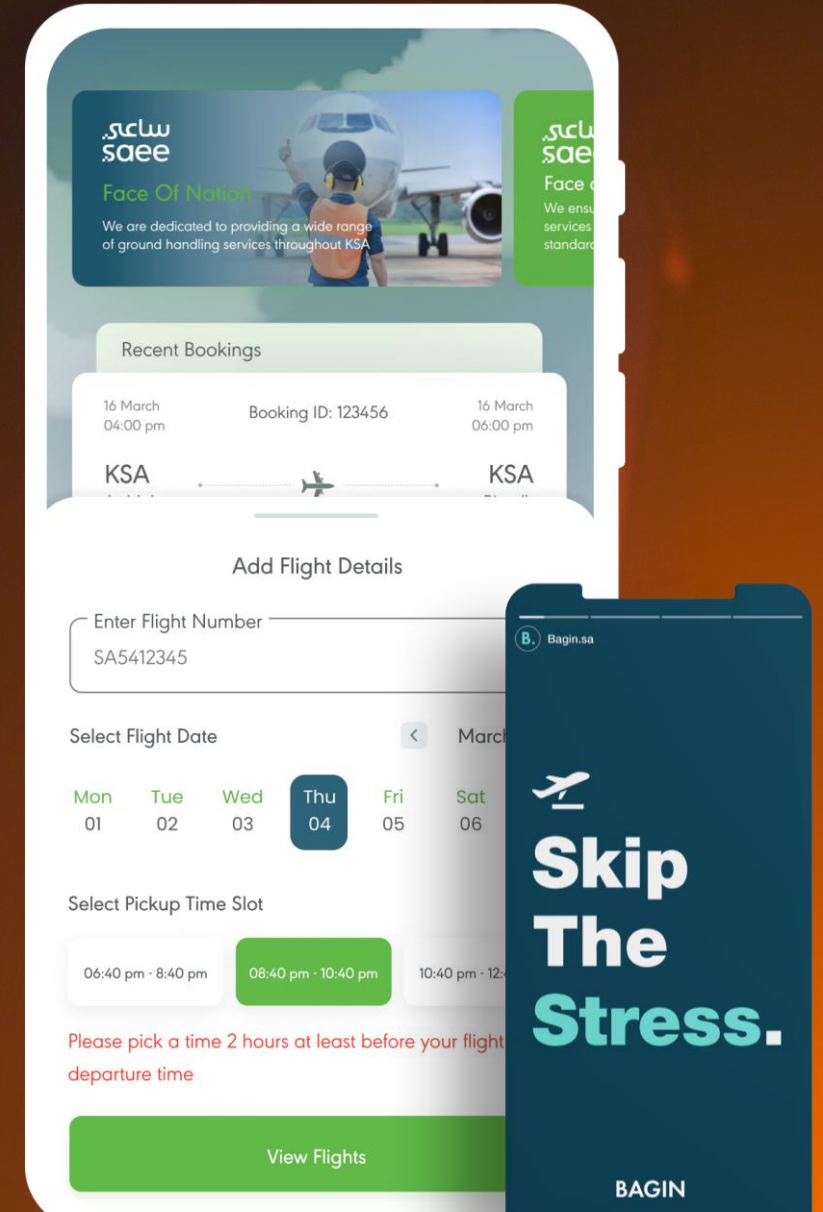

Home Check-in Service

Redefining Travel Convenience

Imagine offering your passengers a seamless and innovative travel experience right from their homes. With our Home Check-In Service, you can provide a unique and convenient solution that sets you apart from the competition while enhancing customer satisfaction.

With our Home Check-In Service, your passengers will save valuable time and enjoy a stress-free travel experience. Our trained personnel will verify their travel documents, issue boarding passes, and even check their luggage, all without them having to leave their living rooms. This enhanced convenience allows your passengers to focus on preparing for their trip or simply relax before embarking on their journey.