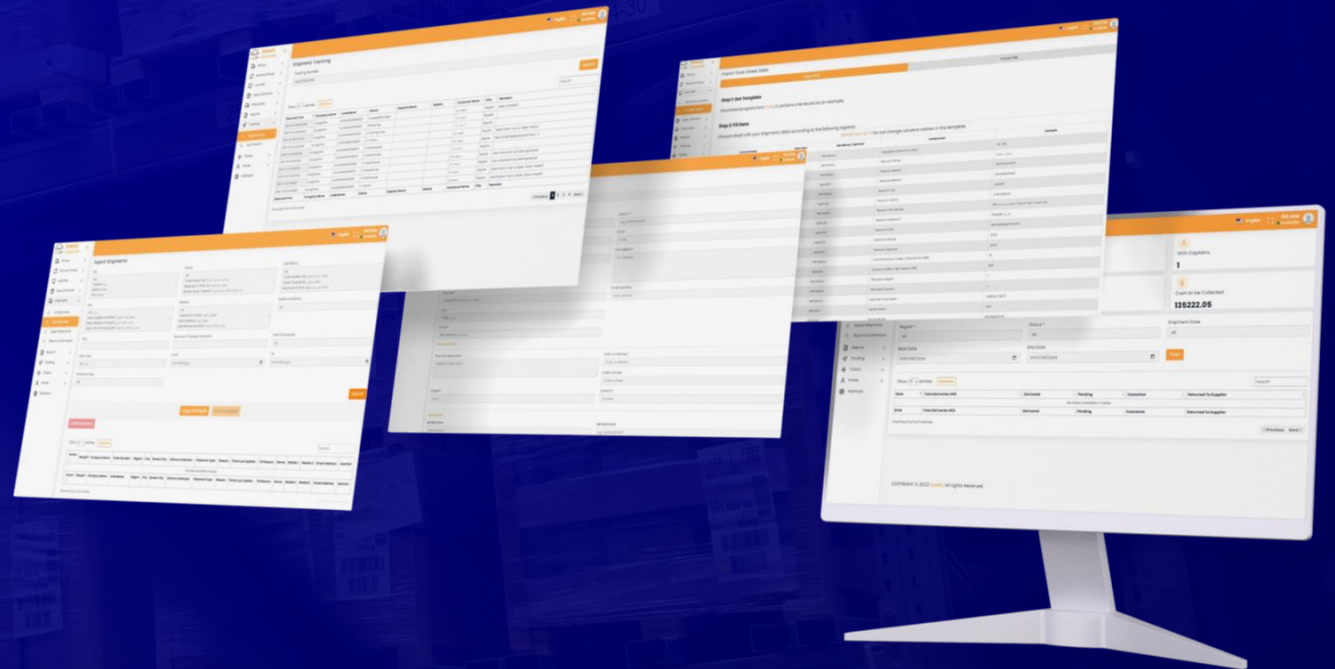

Our Solutions

Fulfilment & Warehouse Management

Embark on a transformative journey in warehouse management, propelling your operations to unprecedented levels of success. Our visionary and seamlessly integrated solutions redefine the industry landscape, empowering businesses to exceed expectations and achieve unparalleled excellence in their warehouse operations..

sae

10,000^{sqm} Warehouse Capacity

14 Fully Equipped Warehouses across Saudi Arabia

Transportation
Cost Reduction

Service Quality
Enhancement

Dispatch Plan
Optimization

Inventory
Visibility