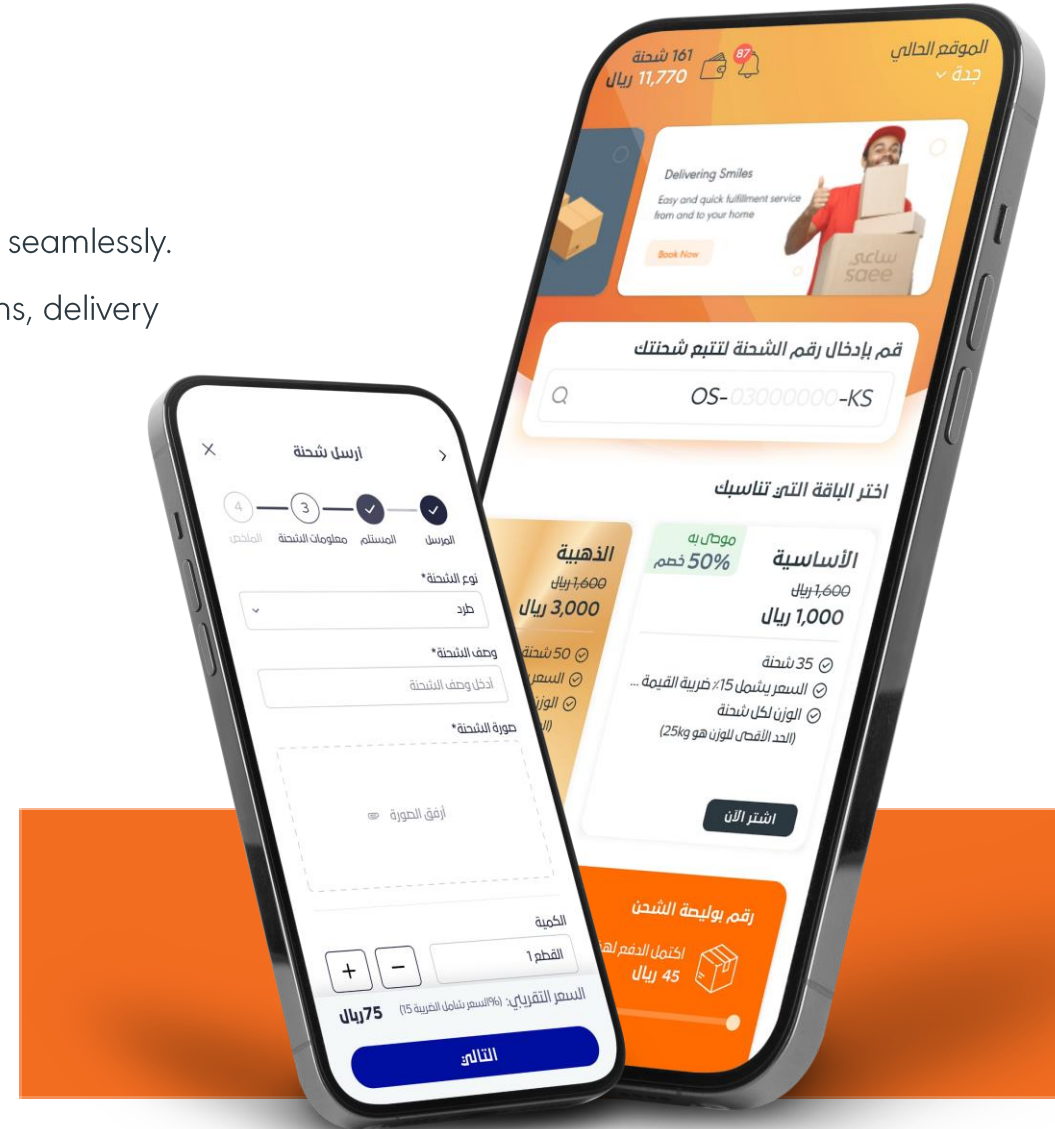

Download Saae Mobile App & Start Your Shipping Journey!

Saae App enable users to ship parcels/luggage from their doorstep to their desired location seamlessly. With a click of a button, we offer value-added services such as collection and delivery options, delivery notification, and special handling to meet passengers shipping needs and tracking.

Ship & Track
Your package Digitally

Pick & Drop
At Doorsteps

User-Friendly
Interface

Same-Day
Delivery

Affordable
Shipping Packages

sae

Special Project Unit

Empowering Aviation Industry